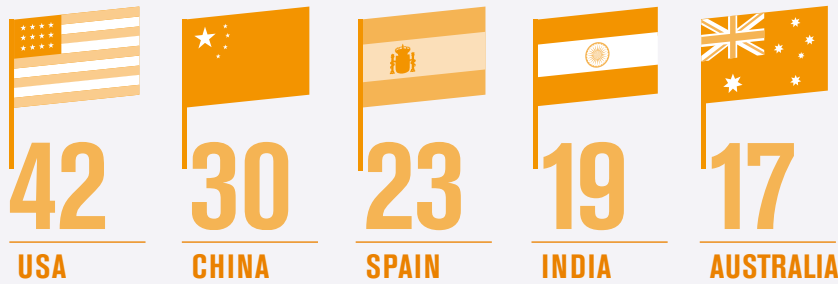

OUR CLIENTS THE WINNERS ✈️

THE LEADING COUNTRIES OF ORIGIN

TOP PERFORMING SECTORS FOR INVESTMENT

WE HELPED

**205** COMPANIES  
SET UP & EXPAND

**£56,000,000**

+ GROSS VALUE ADDED (GVA)  
TO LONDON'S ECONOMY

THE  
LONDON & PARTNERS  
SERVICE

OVER  
**80%**

OF THE COMPANIES WE HELPED  
★ RATED OUR SERVICE ★

AS **VERY GOOD**  
OR **EXCELLENT**

WE ASSISTED **23**

**NEW**  
EUROPEAN  
HEADQUARTERS  
IN THE CAPITAL